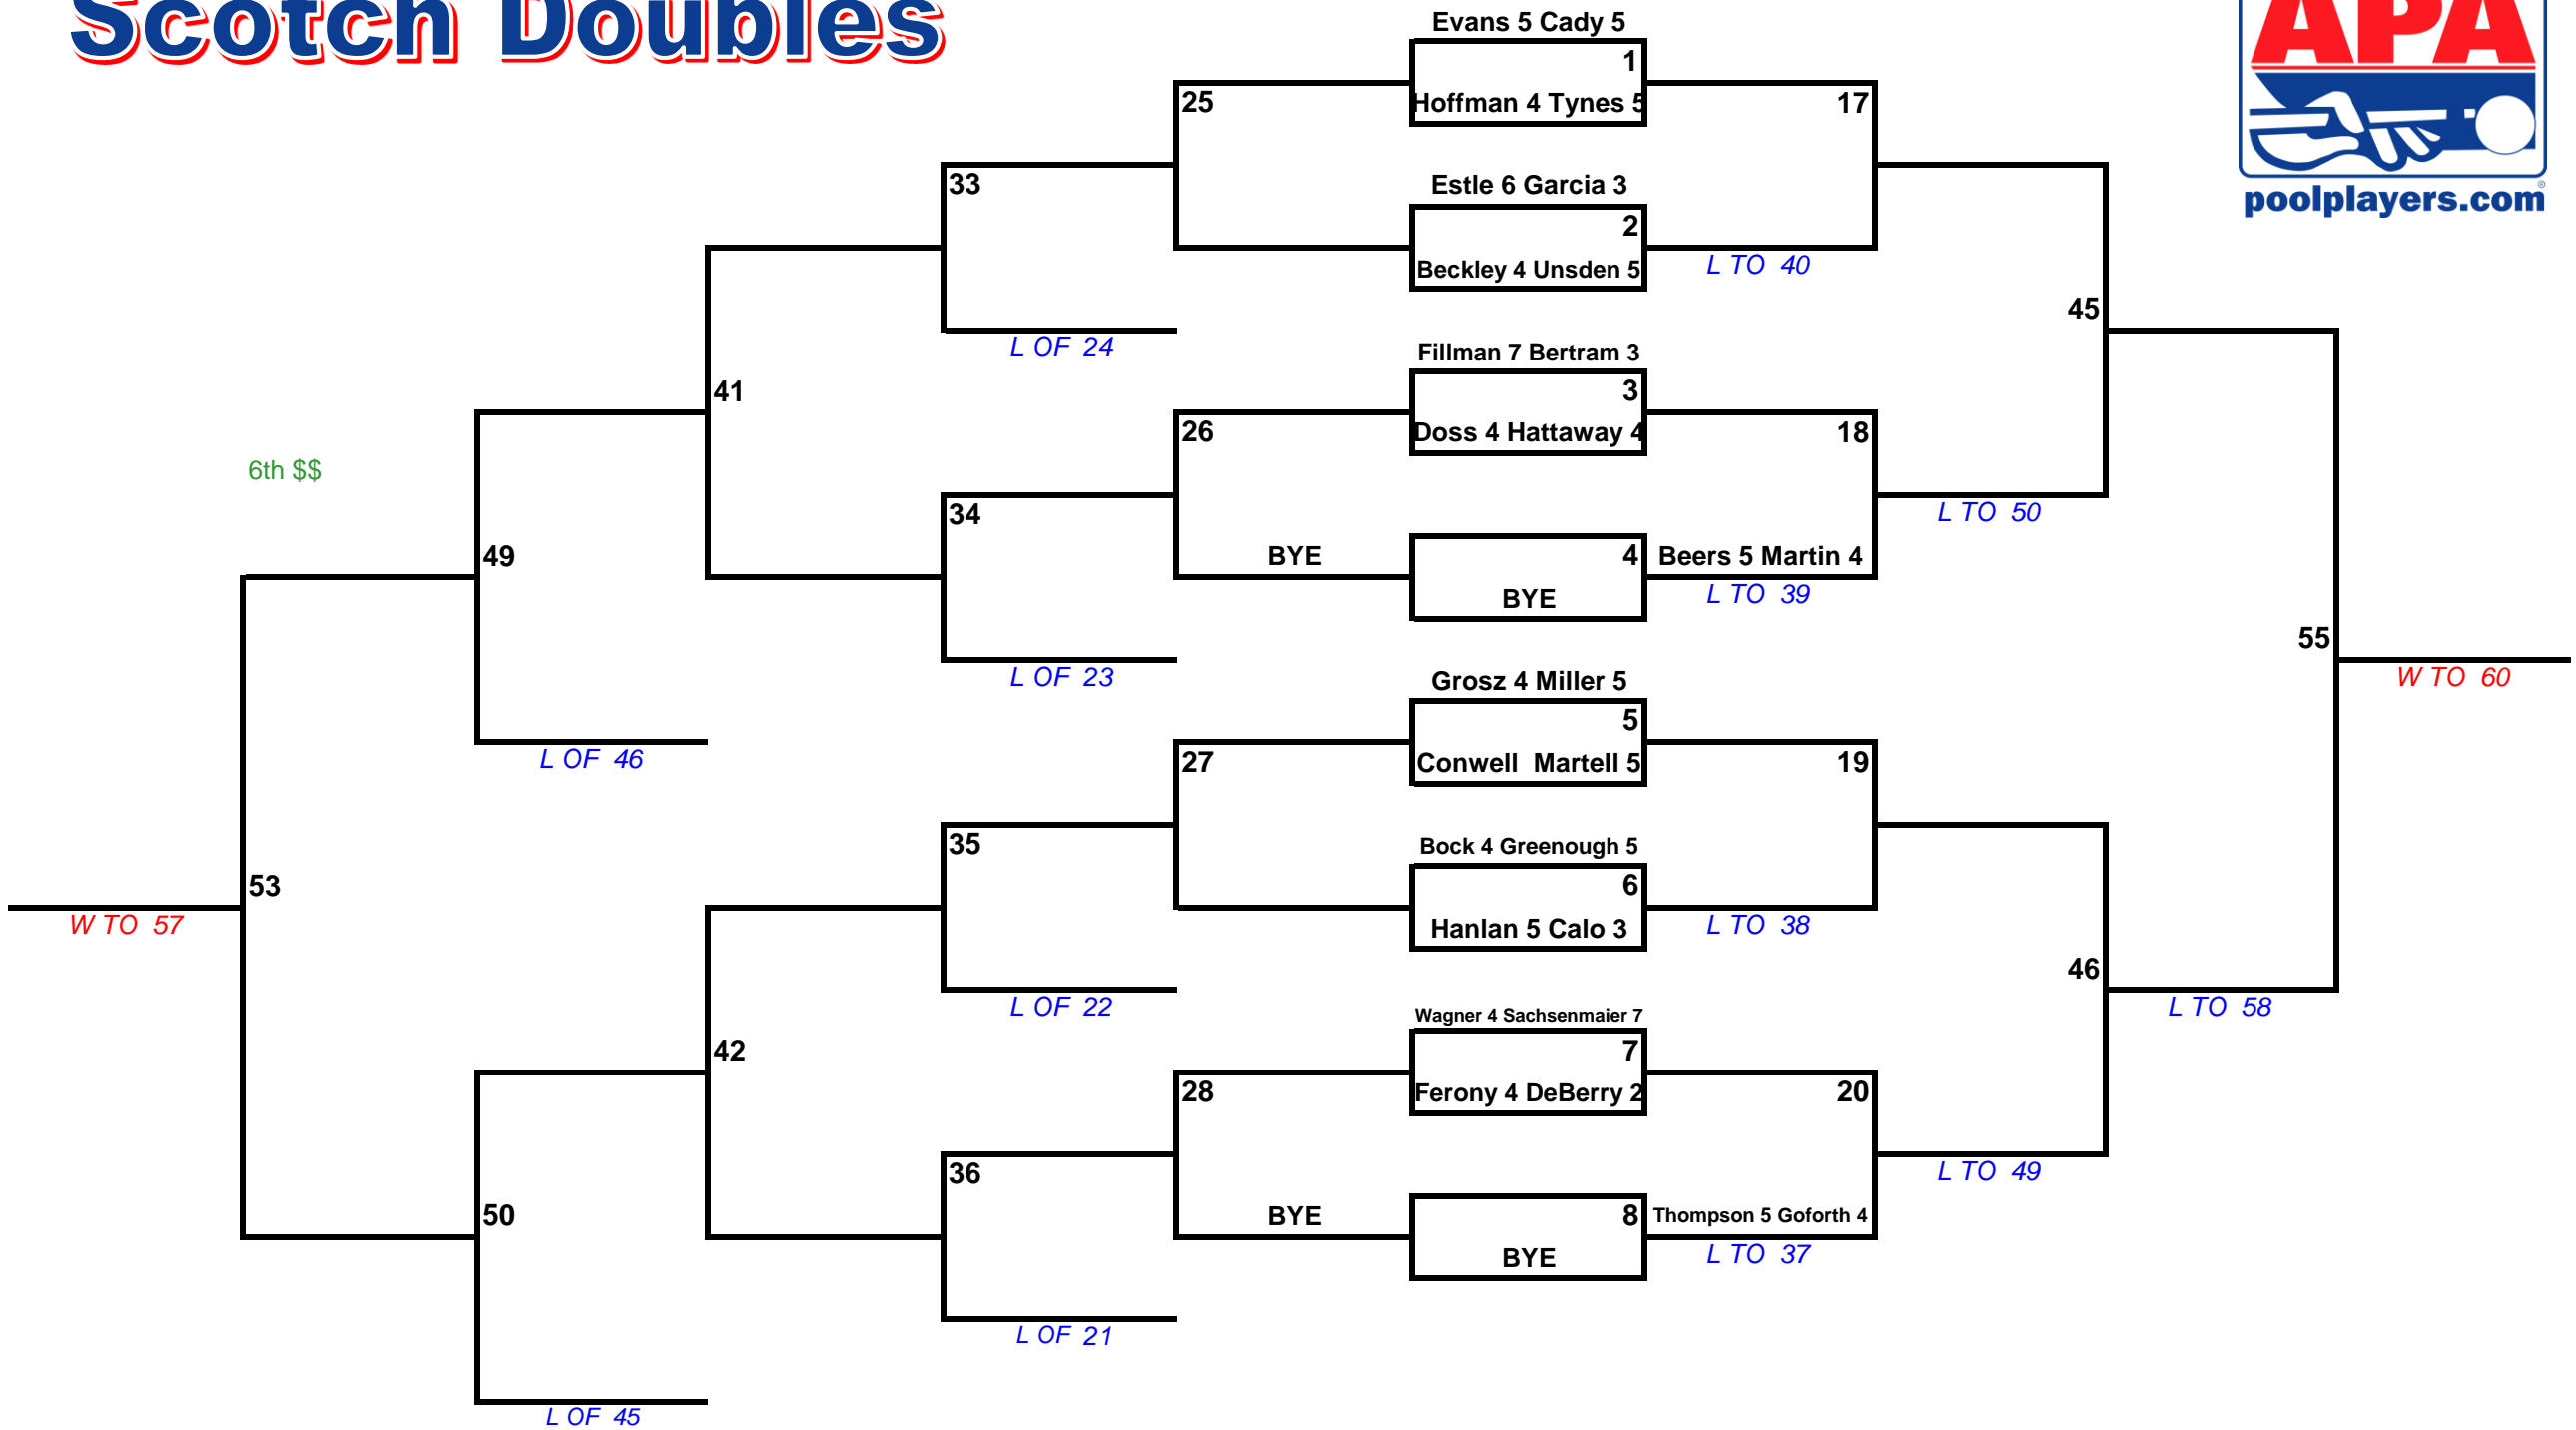

Scotch Doubles

A "Ghost Bracket" IS ONLY NEEDED if the winner of the Loser's bracket beats the winner of the Winner's bracket in Match 62. Thus causing a final match to be played.