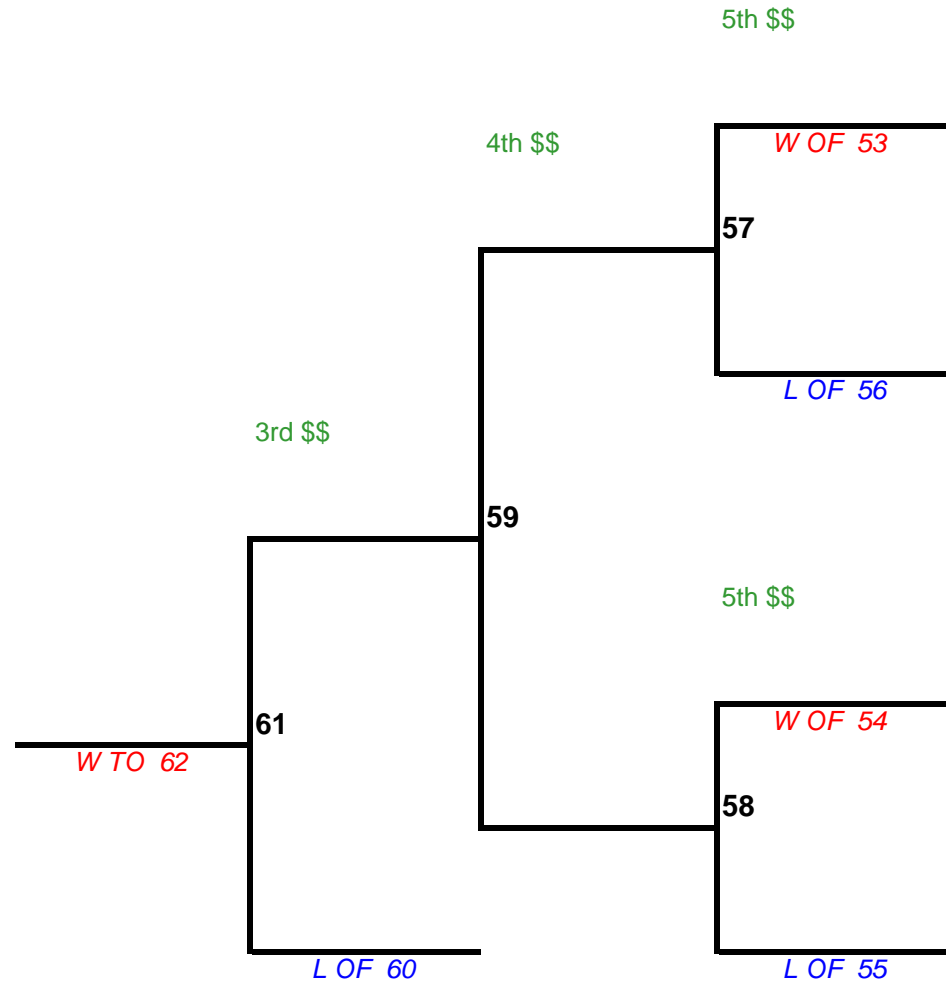

Scotch Doubles

A "Ghost Bracket" IS ONLY NEEDED if the winner of the Loser's bracket beats the winner of the Winner's bracket in Match 62. Thus causing a final match to be played.