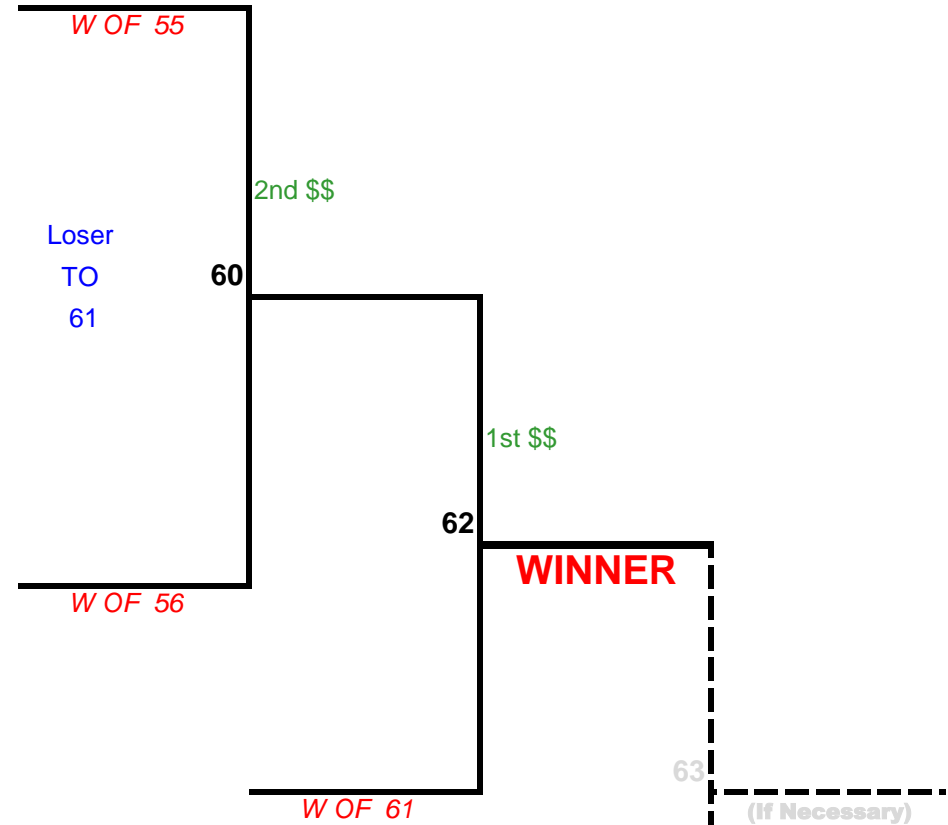

Scotch Doubles

A "Ghost Bracket" IS ONLY NEEDED if the winner of the Loser's bracket beats the winner of the Winner's bracket in Match 62. Thus causing a final match to be played.