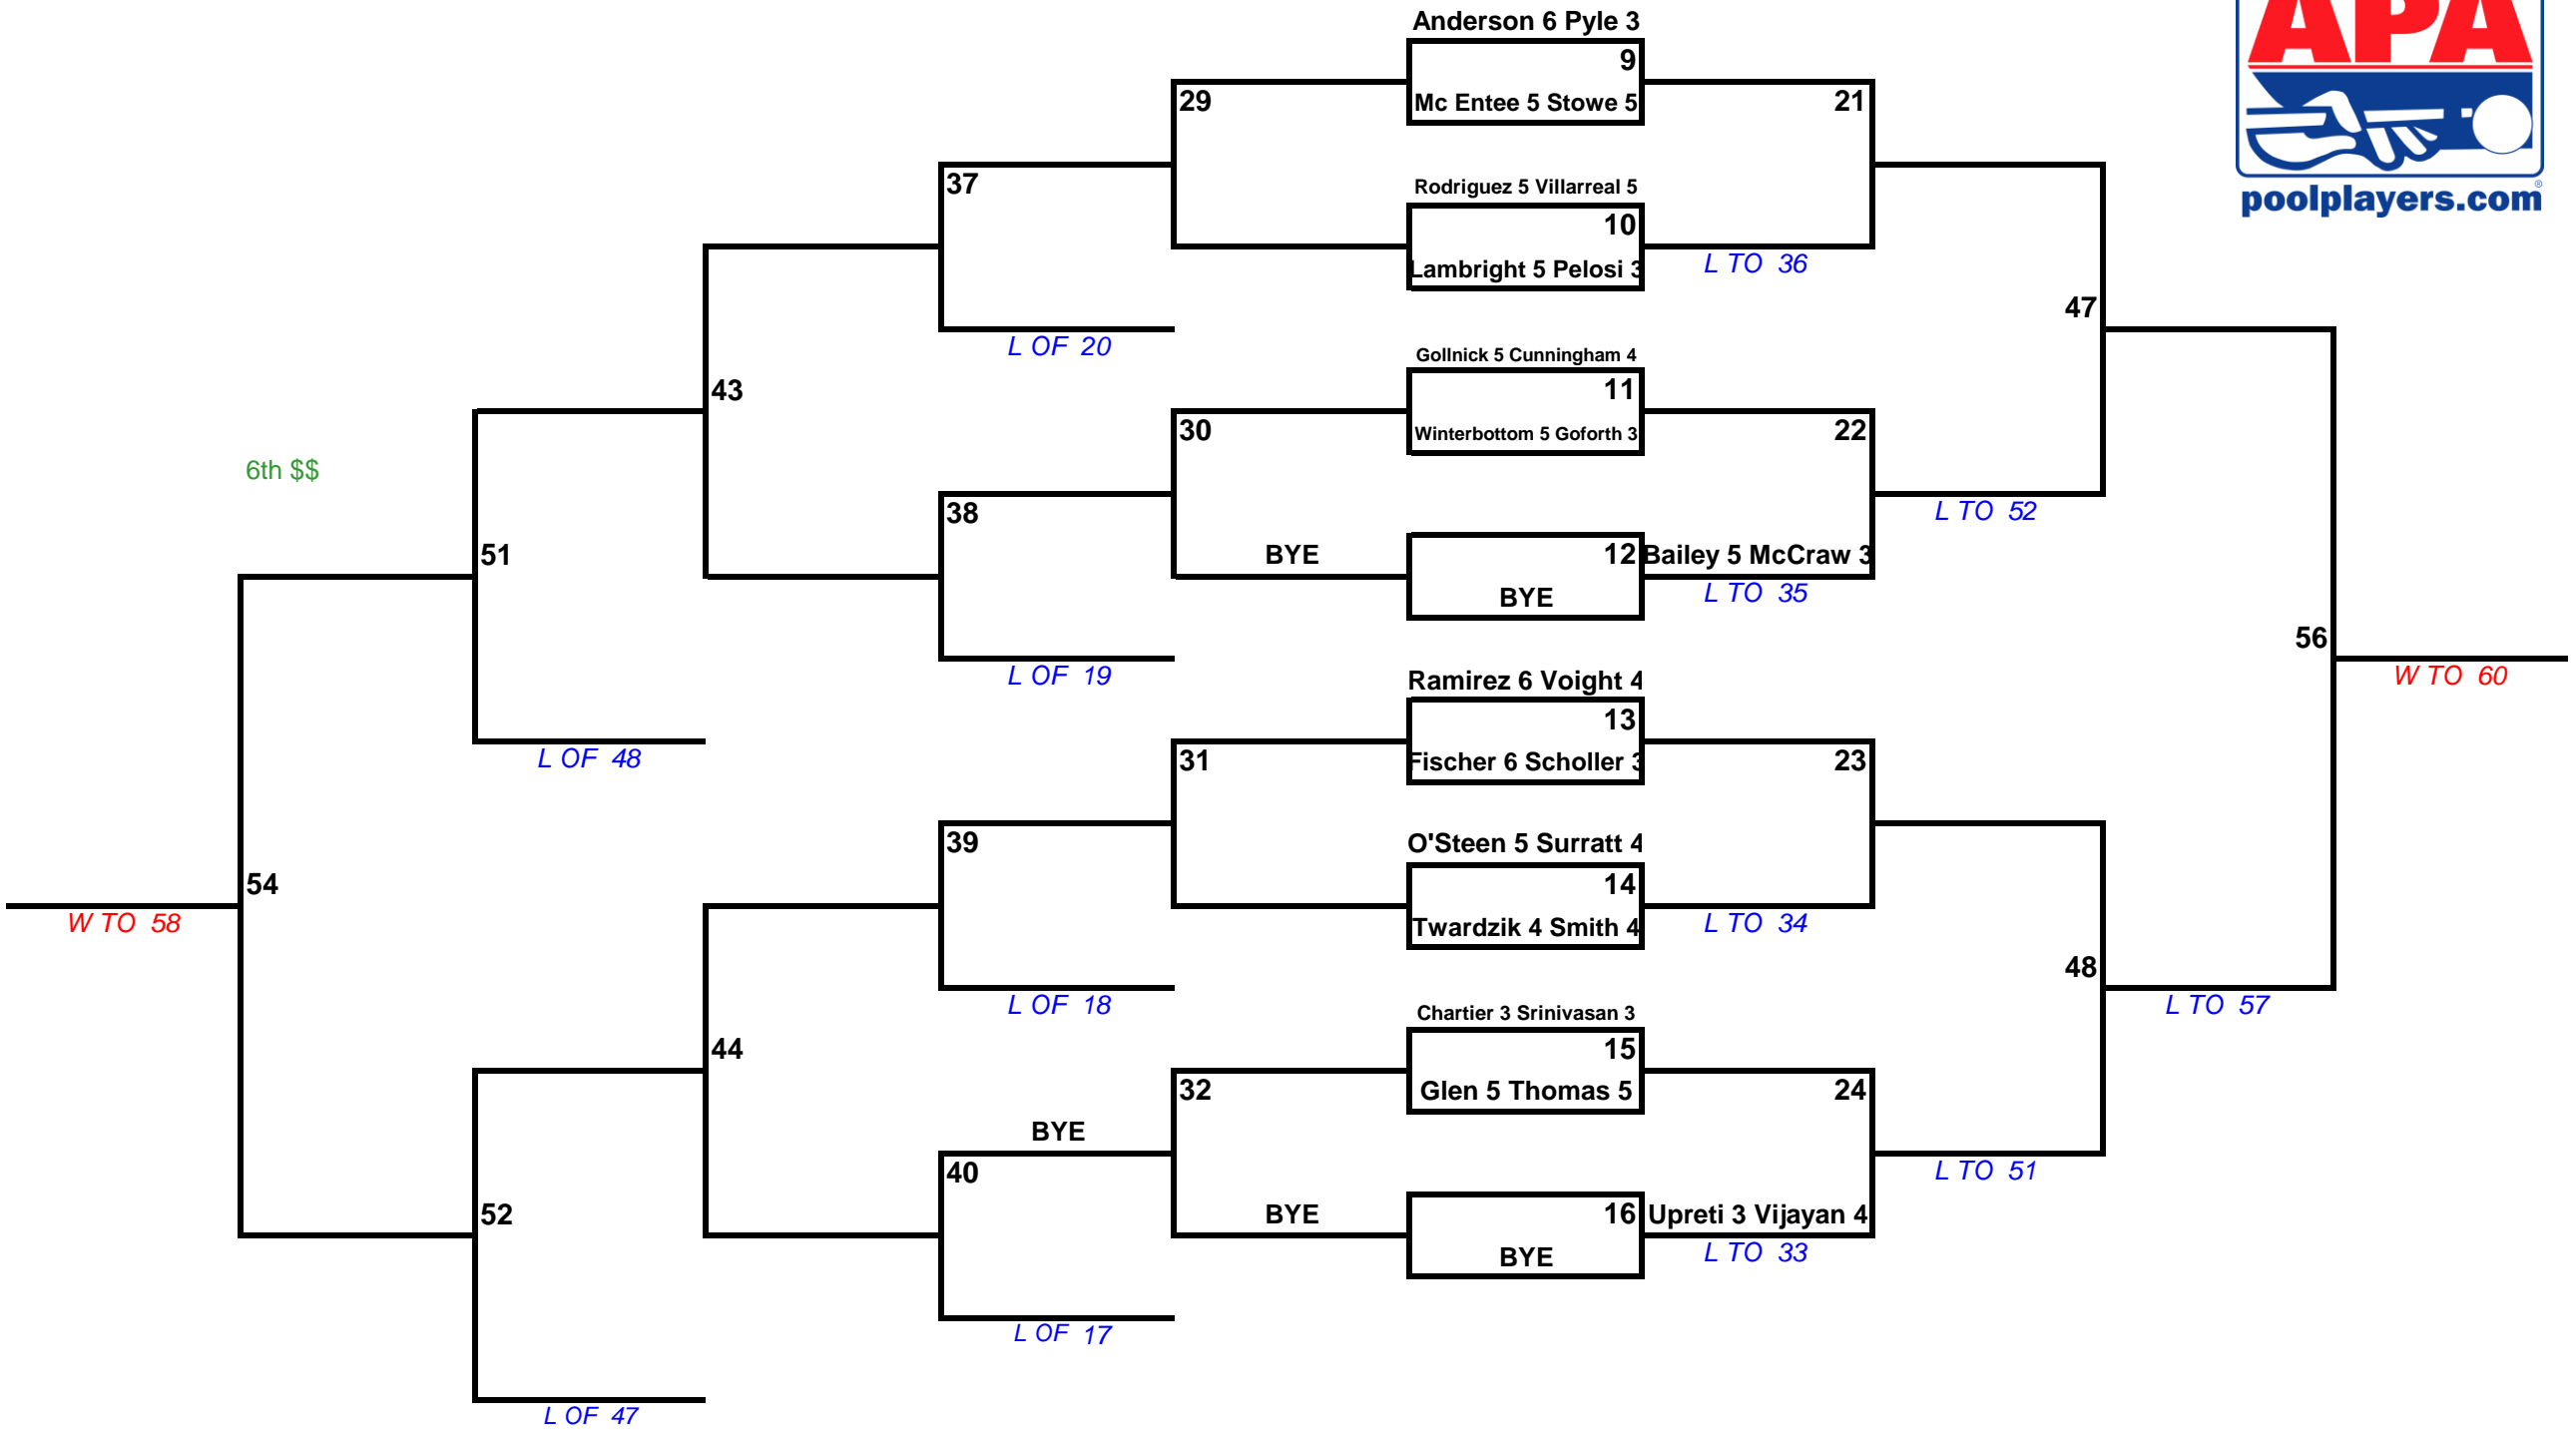

Scotch Doubles

A "Ghost Bracket" IS ONLY NEEDED if the winner of the Loser's bracket beats the winner of the Winner's bracket in Match 62. Thus causing a final match to be played.